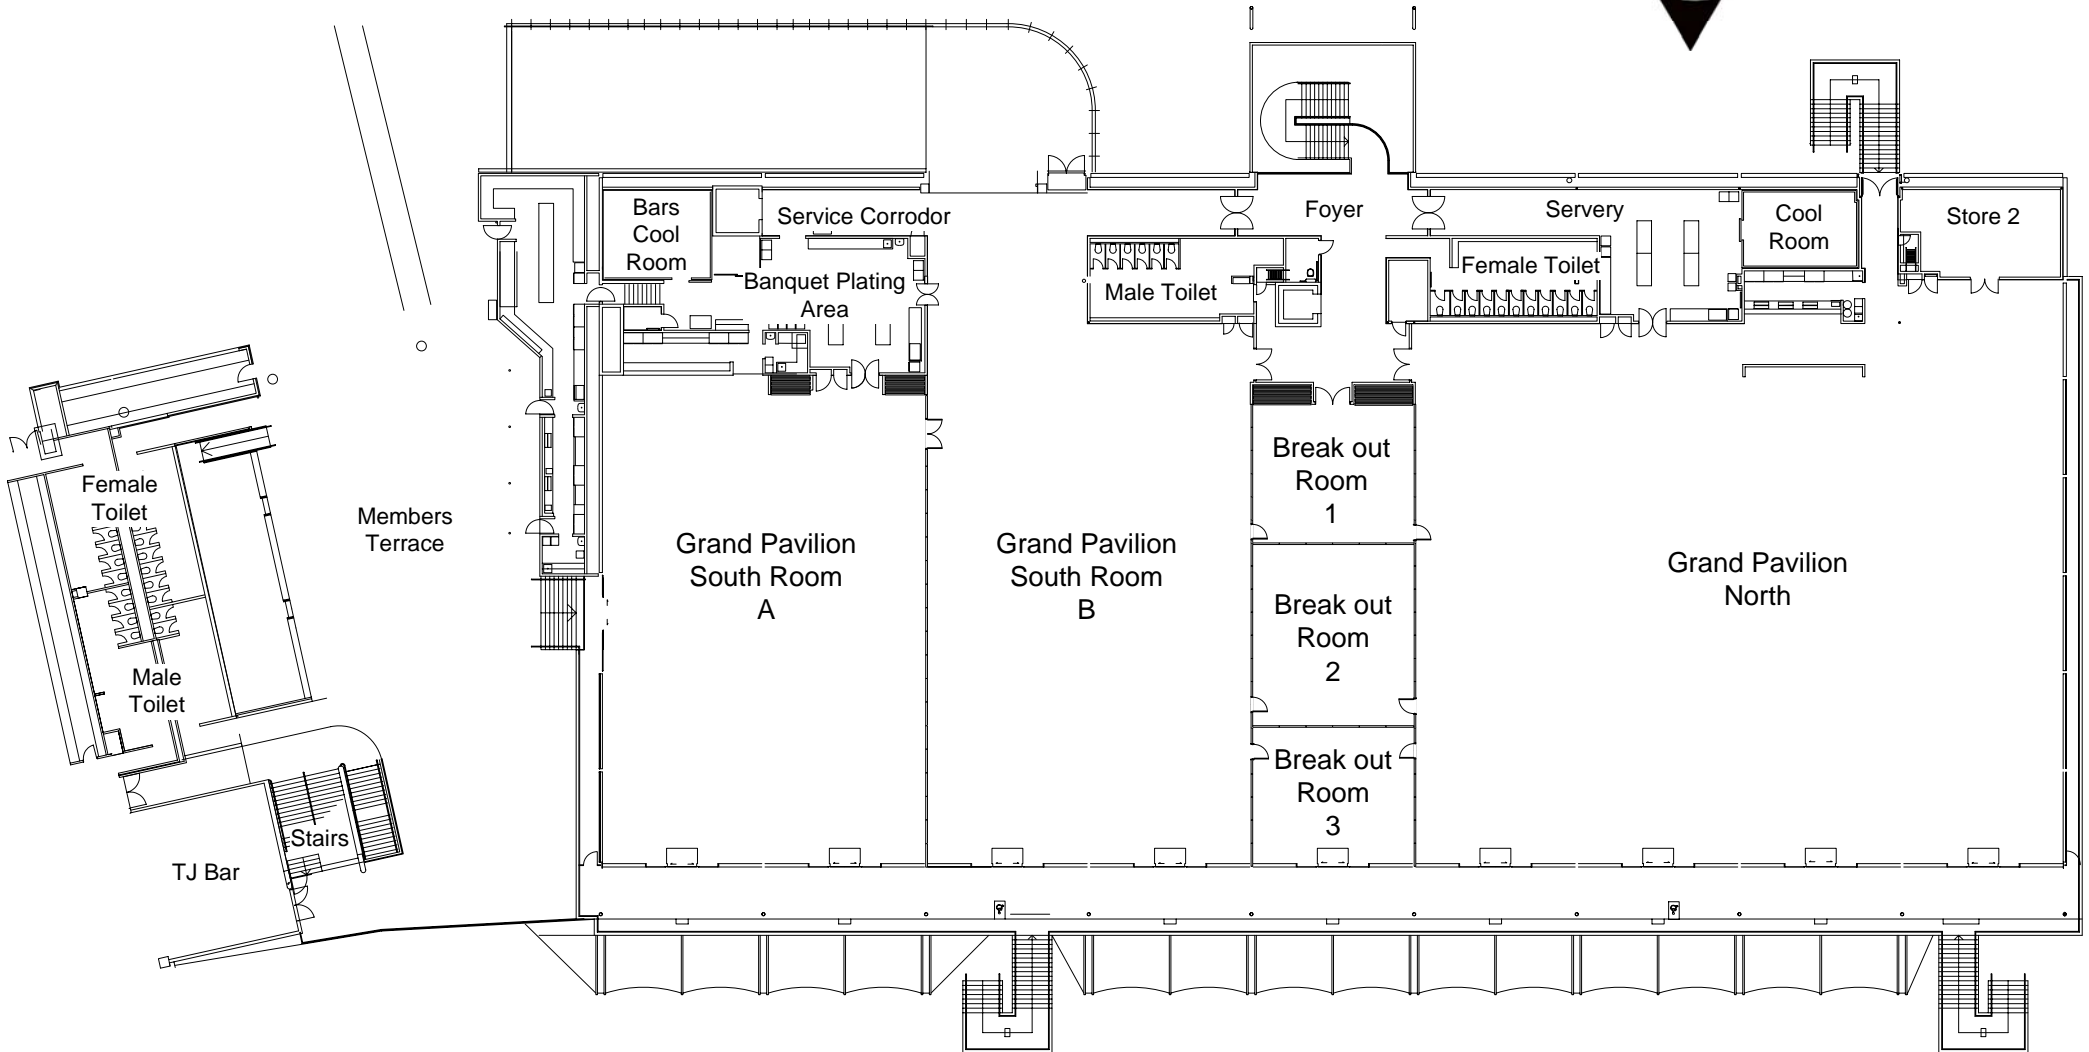

# ROSEHILL GARDENS GRAND PAVILION LEVEL 2

Room Description

0m 6m 10m 20m